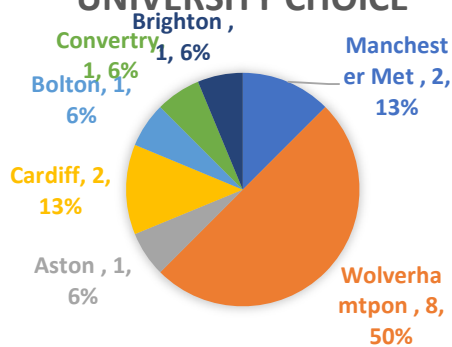

## STUDENTS STAYING IN CONSTRUCTION

## Chosen Sector

All students at the end of Year 11 had a confirmed destination

Y13 2021

## UNIVERSITY CHOICE