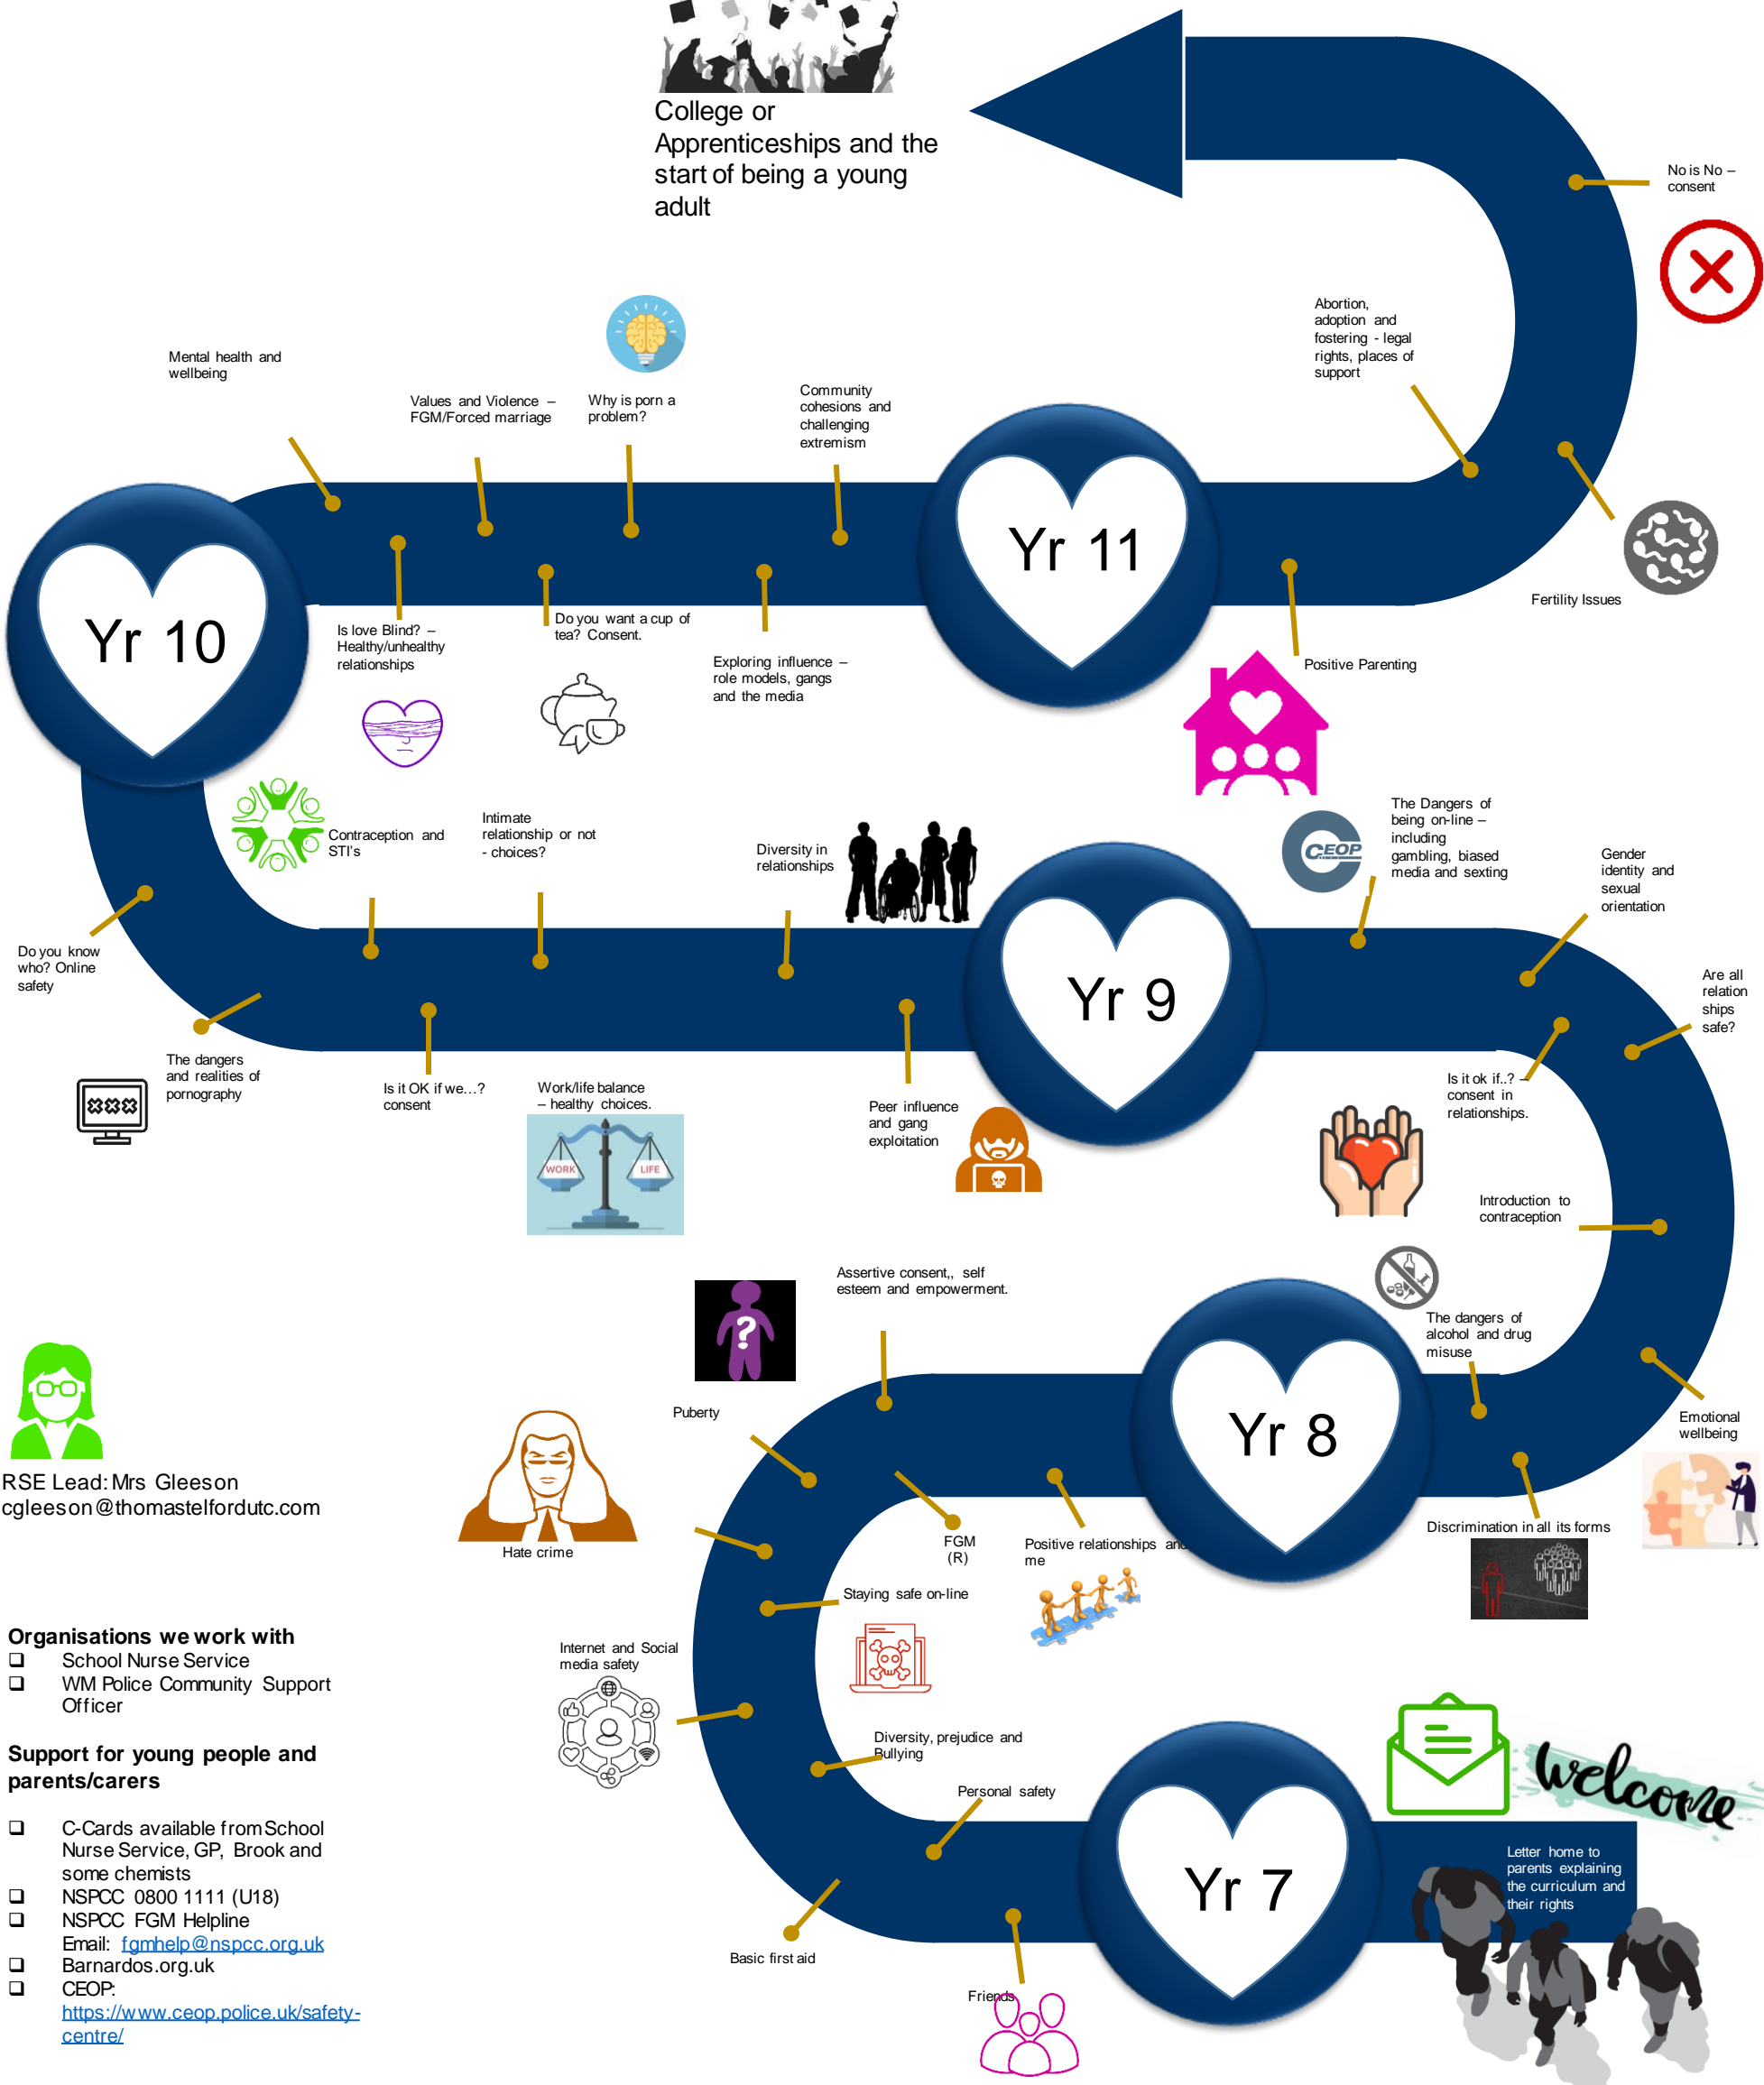

Relationship and Sex Education at Thomas Telford UTC

College or Apprenticeships and the start of being a young adult

 RSE Lead: Mrs Gleeson
 cgleeson@thomastelfordutc.com

- Organisations we work with**
- School Nurse Service
 - WM Police Community Support Officer

- Support for young people and parents/carers**
- C-Cards available from School Nurse Service, GP, Brook and some chemists
 - NSPCC 0800 1111 (U18)
 - NSPCC FGM Helpline
Email: fgmhelp@nspcc.org.uk
 - Barnardos.org.uk
 - CEOP:
<https://www.ceop.police.uk/safety-centre/>